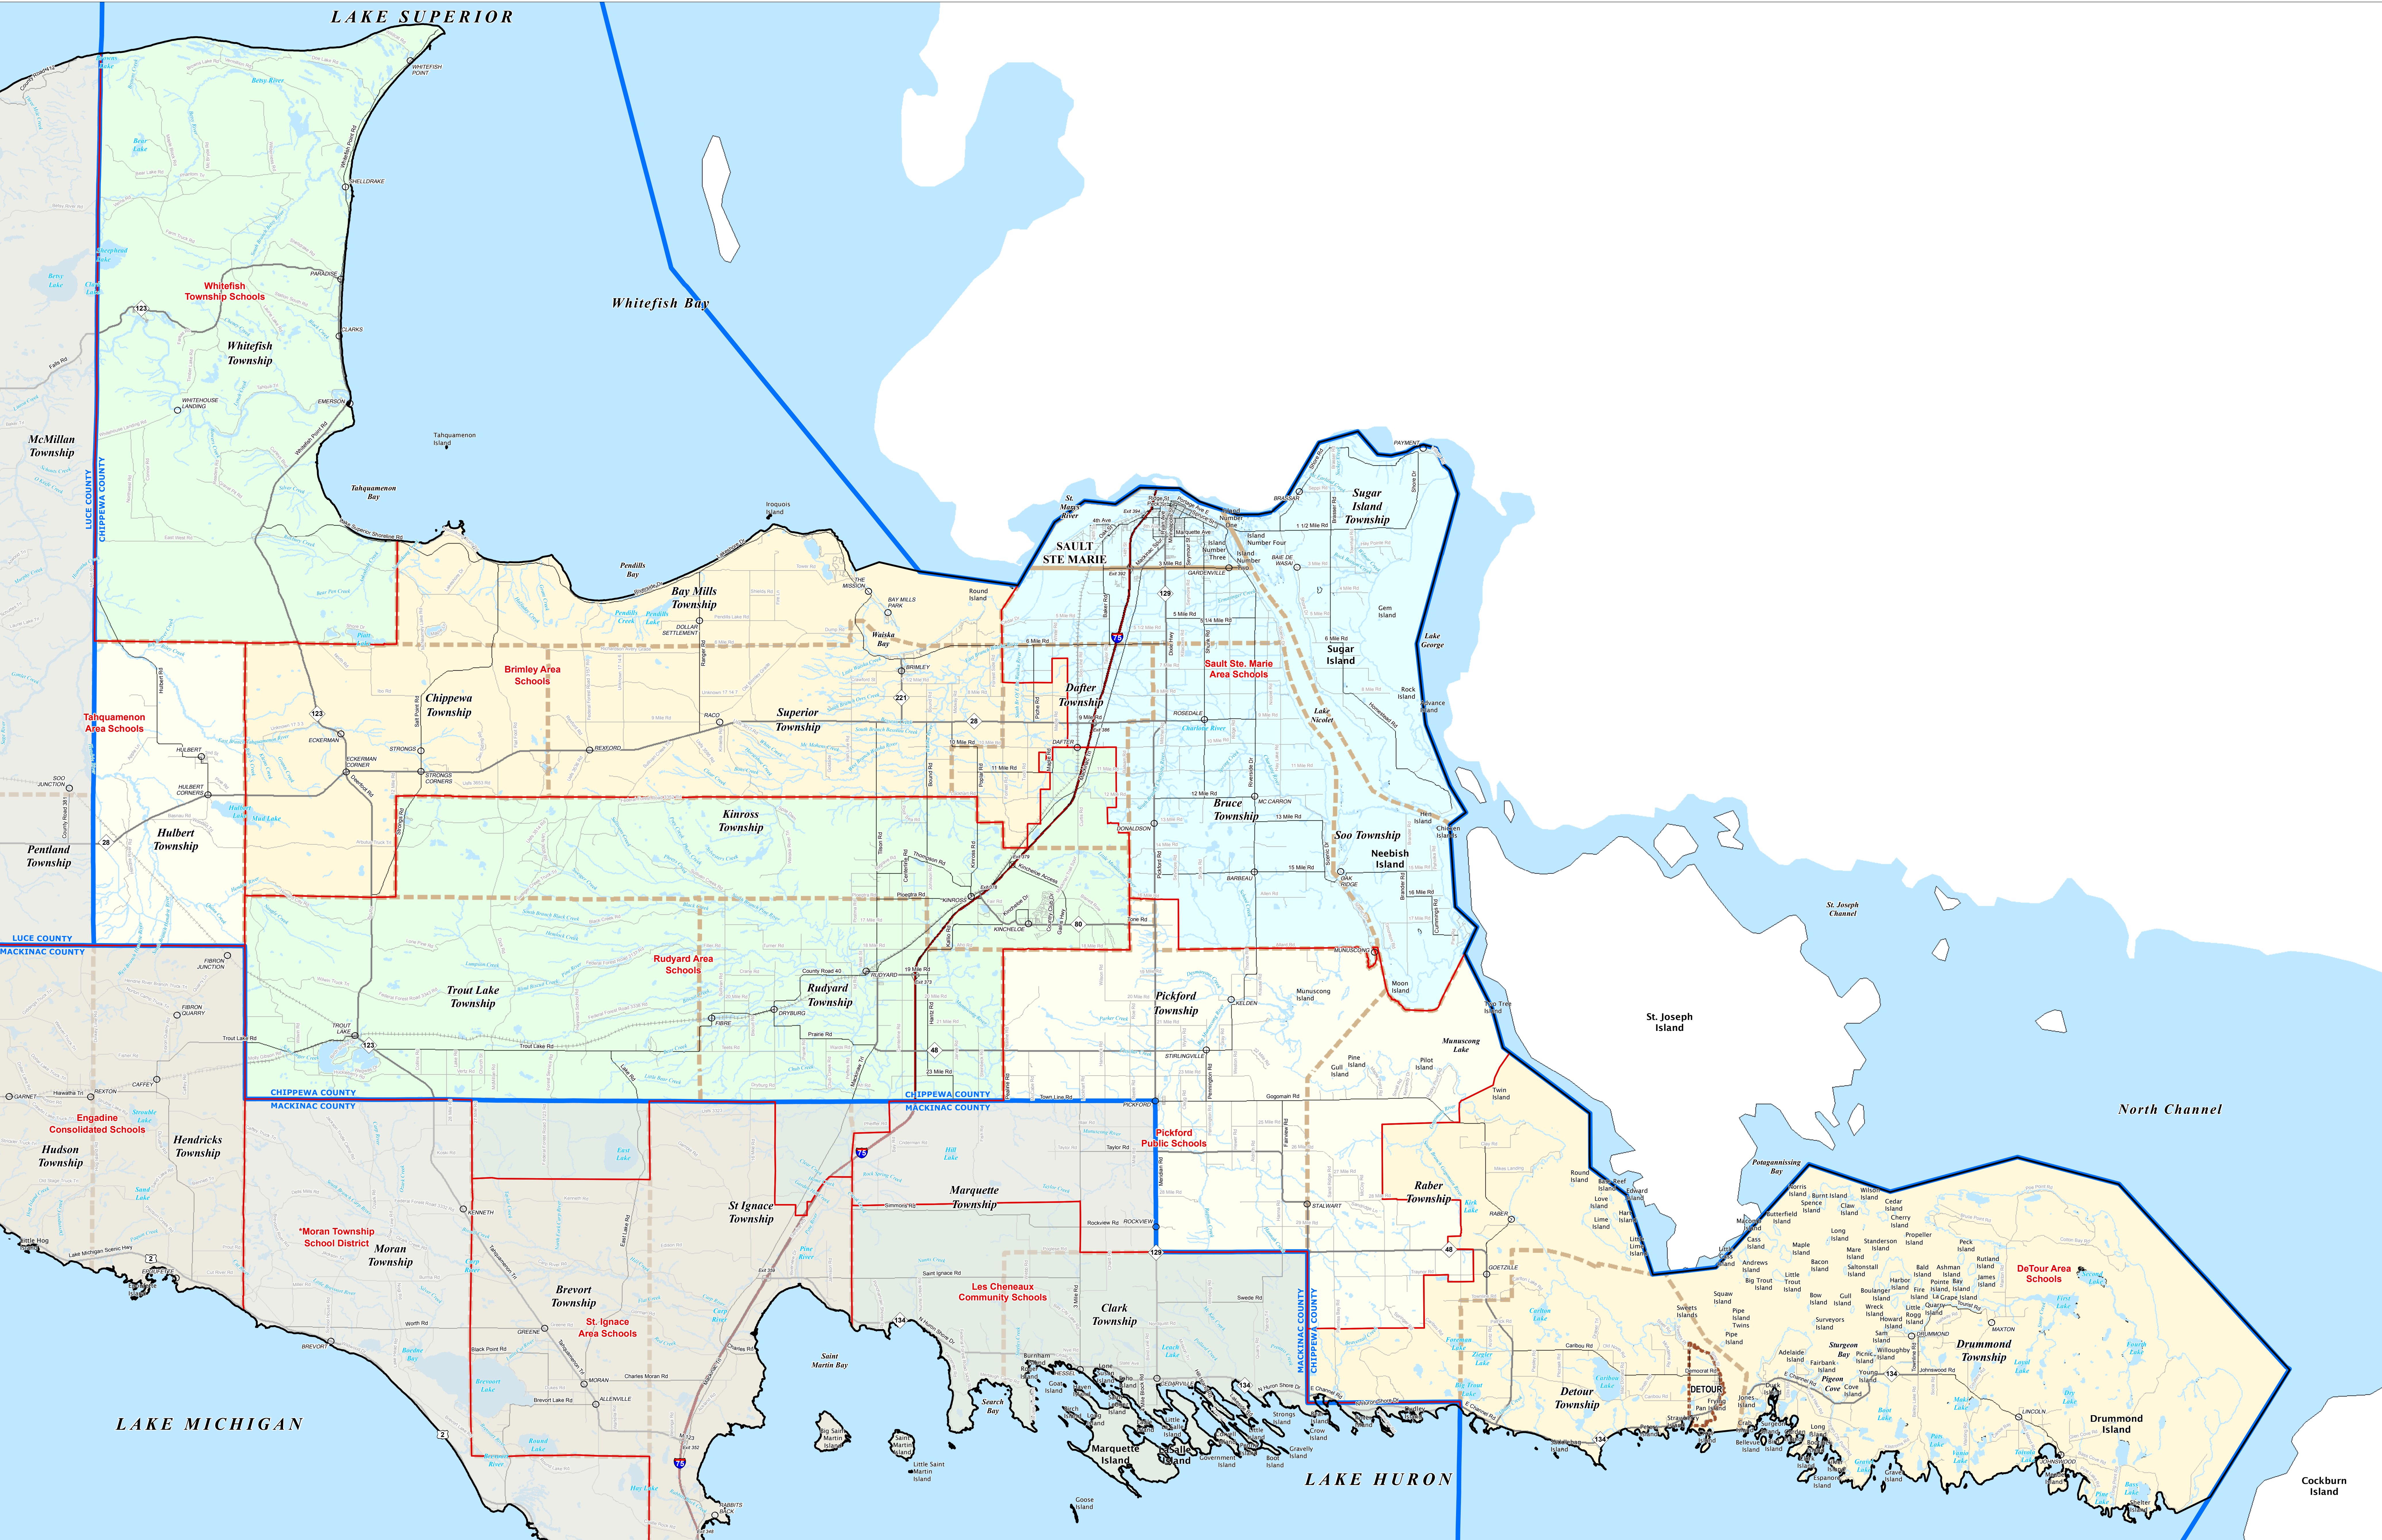

CHIPPEWA COUNTY SCHOOL DISTRICTS

0 1 2 Miles

11/15/13

Legend

	Intermediate School District		County		Railroad
	School District		Unincorporated Place		Water Feature
	City		Freeway		River, Stream, or Drain
	Township		Highway		Primary Road
	Village		Local Road		
	Census Designated Place				

Source: Michigan Geographic Framework, v13a